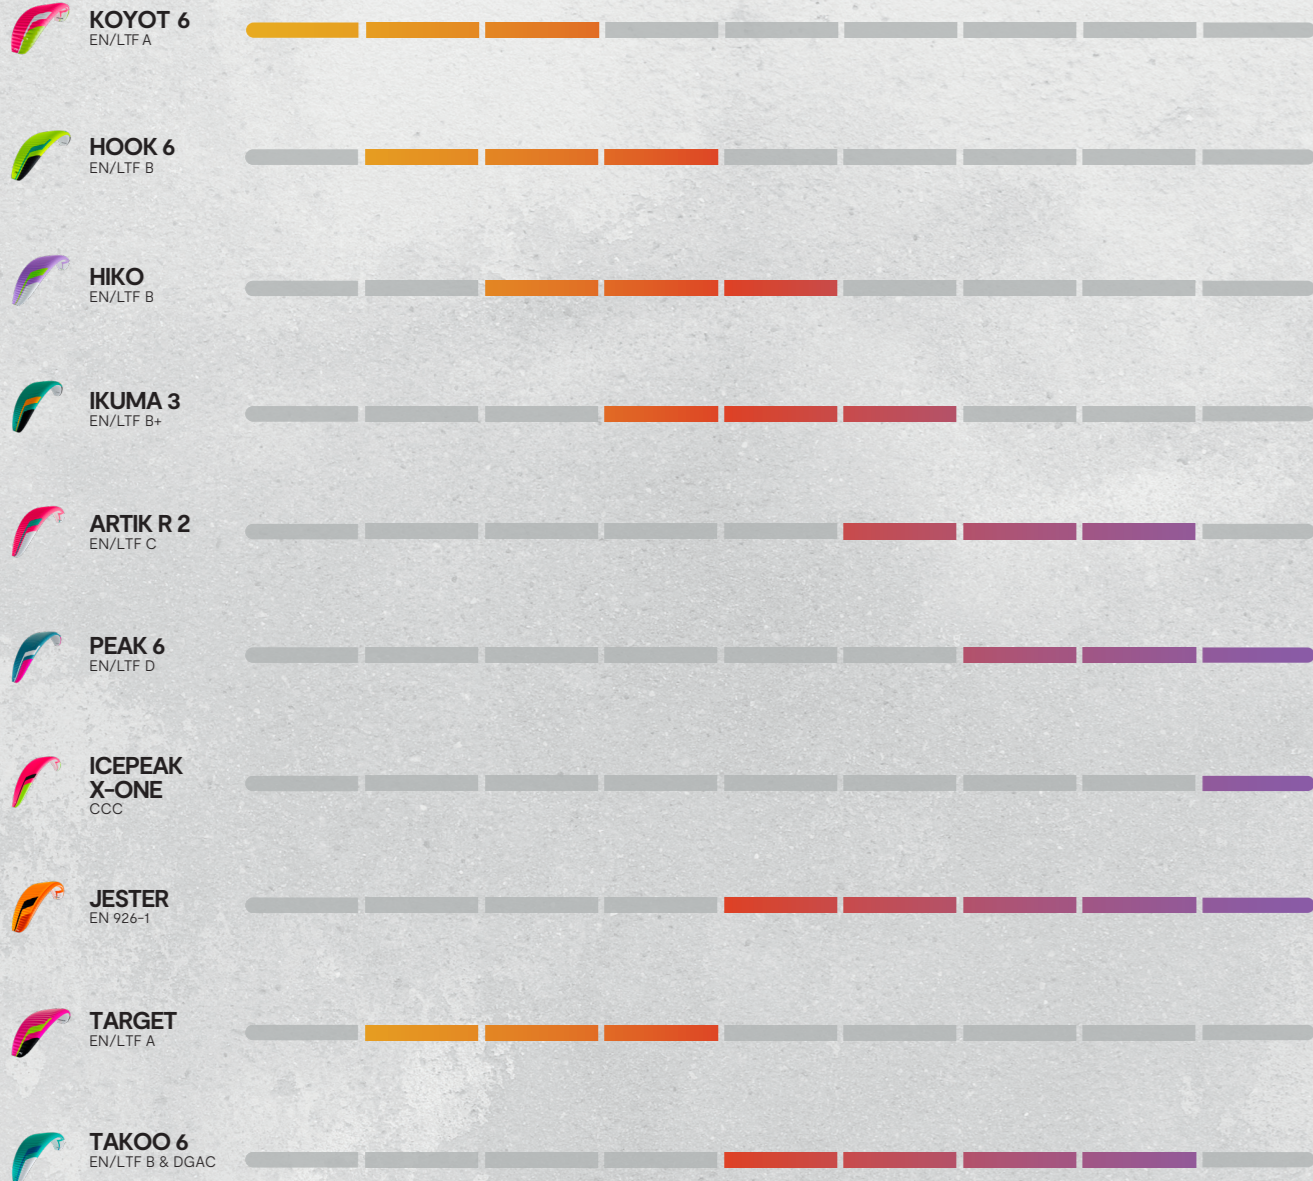

Choose your glider

BEGINNER

INTERMEDIATE

ADVANCED

BEGINNER

INTERMEDIATE

ADVANCED

SERIAL

P SERIES

PARAMOTOR