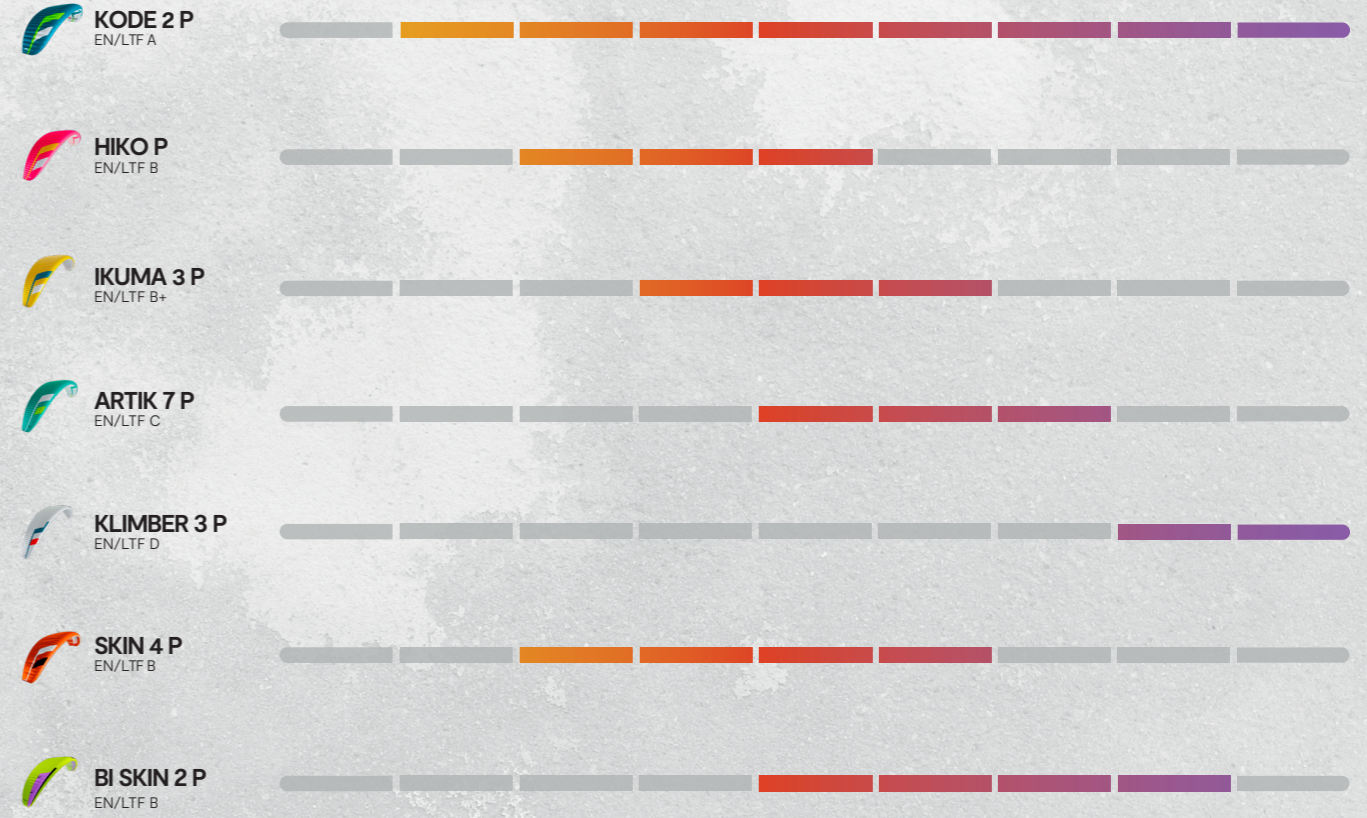

Choose your glider

BEGINNER

INTERMEDIATE

ADVANCED

BEGINNER

INTERMEDIATE

ADVANCED

SERIAL

P SERIES

PARAMOTOR